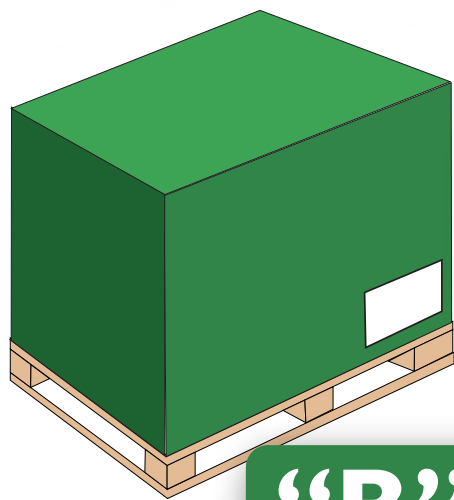

Fortec

Pallet Definition

FORTEC[®]
PALLET
DISTRIBUTION NETWORK

← **“A” Pallet**

1.2m x 1.2m x 1m High (500kgs Max)

“B” Pallet →

1.2m x 1.2m x 2.2m High (1000kgs Max)

← **“C” Pallet**

2.4m x 1.2m x 2.2m High (1250kgs Max)

www.fortecpallet.com

0845 0750620

in partnership exceeding expectations